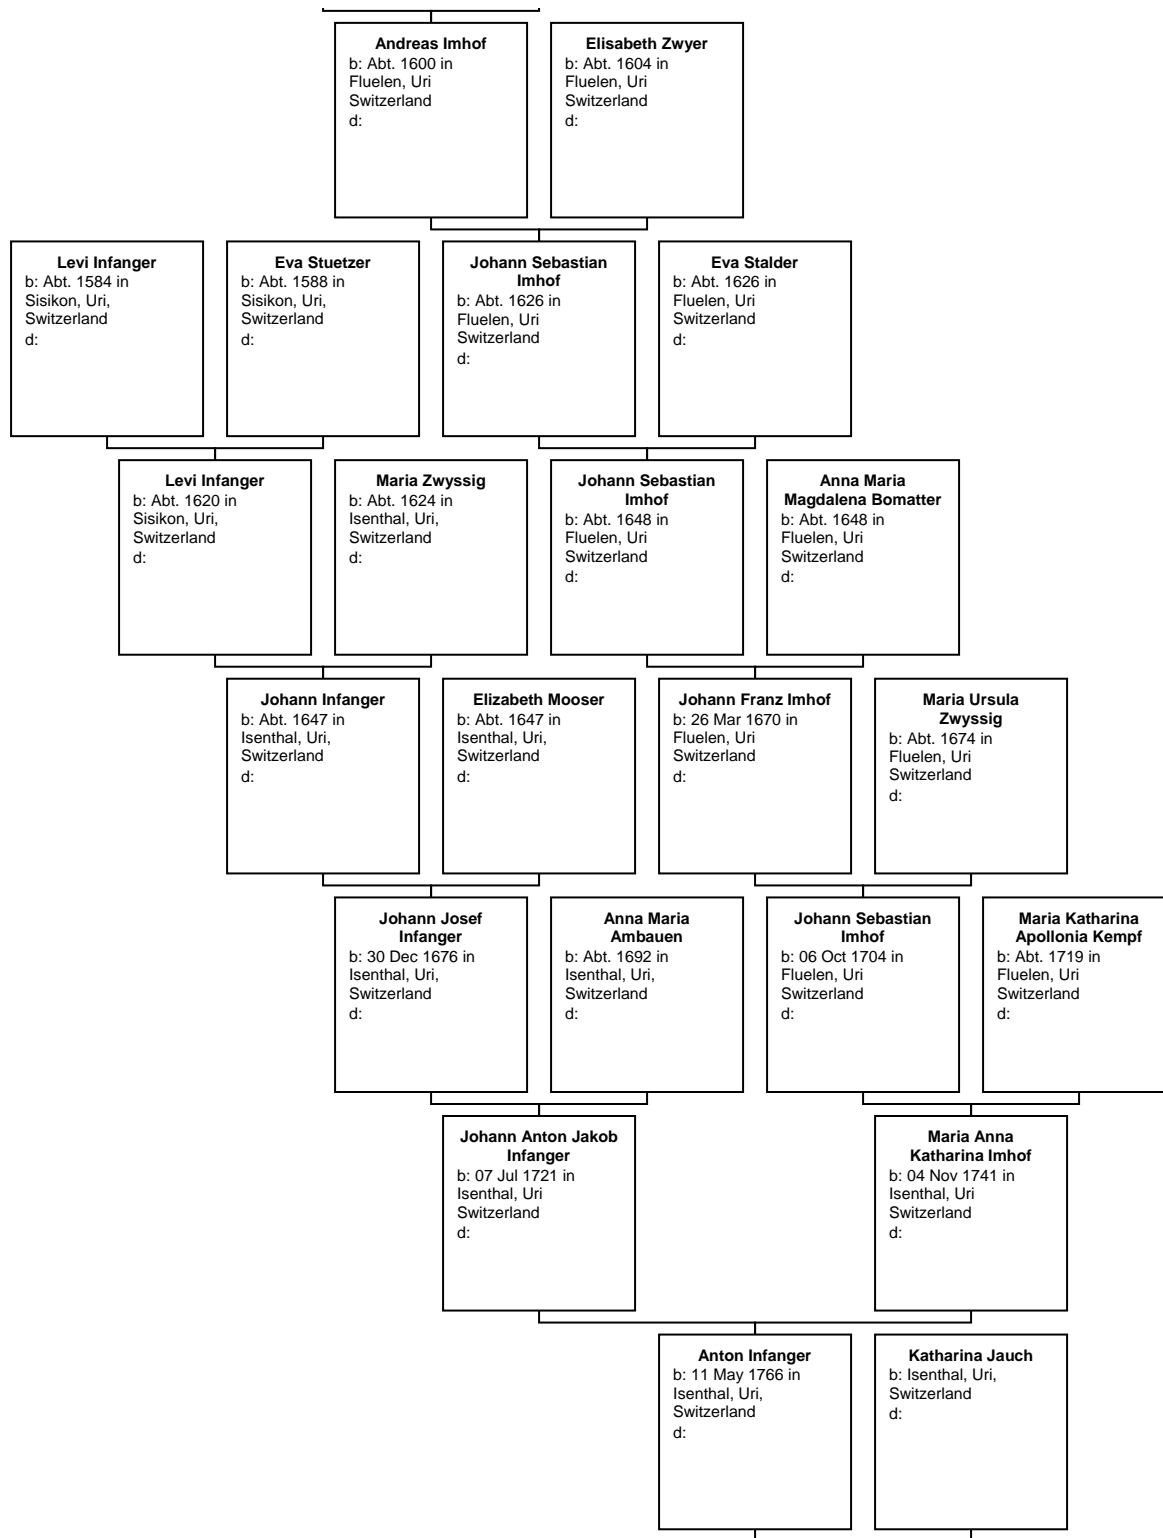

**Hourglass Chart for
Hedwig Margaret Infanger**

Karl Josef Infanger
b: 02 Oct 1793 in
Isenthal, Uri,
Switzerland
d: 04 Dec 1868

**Maria Josefa
Aschwanden**
b: 1799 in Isenthal,
Uri, Switzerland
d:

**Franz Josef Maria
Michael Karl
Infanger**
b: 21 Dec 1824 in
Isenthal, Uri,
Switzerland
d: 22 Jan 1891 in
Fluelen, Uri,
Switzerland

Karl Infanger
b: 03 Jan 1856 in
Fluelen, Uri
Switzerland
d: 24 Aug 1938 in
Brooklyn, NY

Katherina Gisler
b: 27 May 1826 in
Fluelen, Uri,
Switzerland
d: 27 Sep 1890 in
Fluelen, Uri,
Switzerland

Andreas Imhof
b:
d:

Anna Infanger
b: 1885 in Brooklyn,
NY
d: 1887

**Adolph Omega
Infanger**
b: 16 Feb 1897 in
Brooklyn, NY
d: 19 May 1996 in
Sarasota, FL